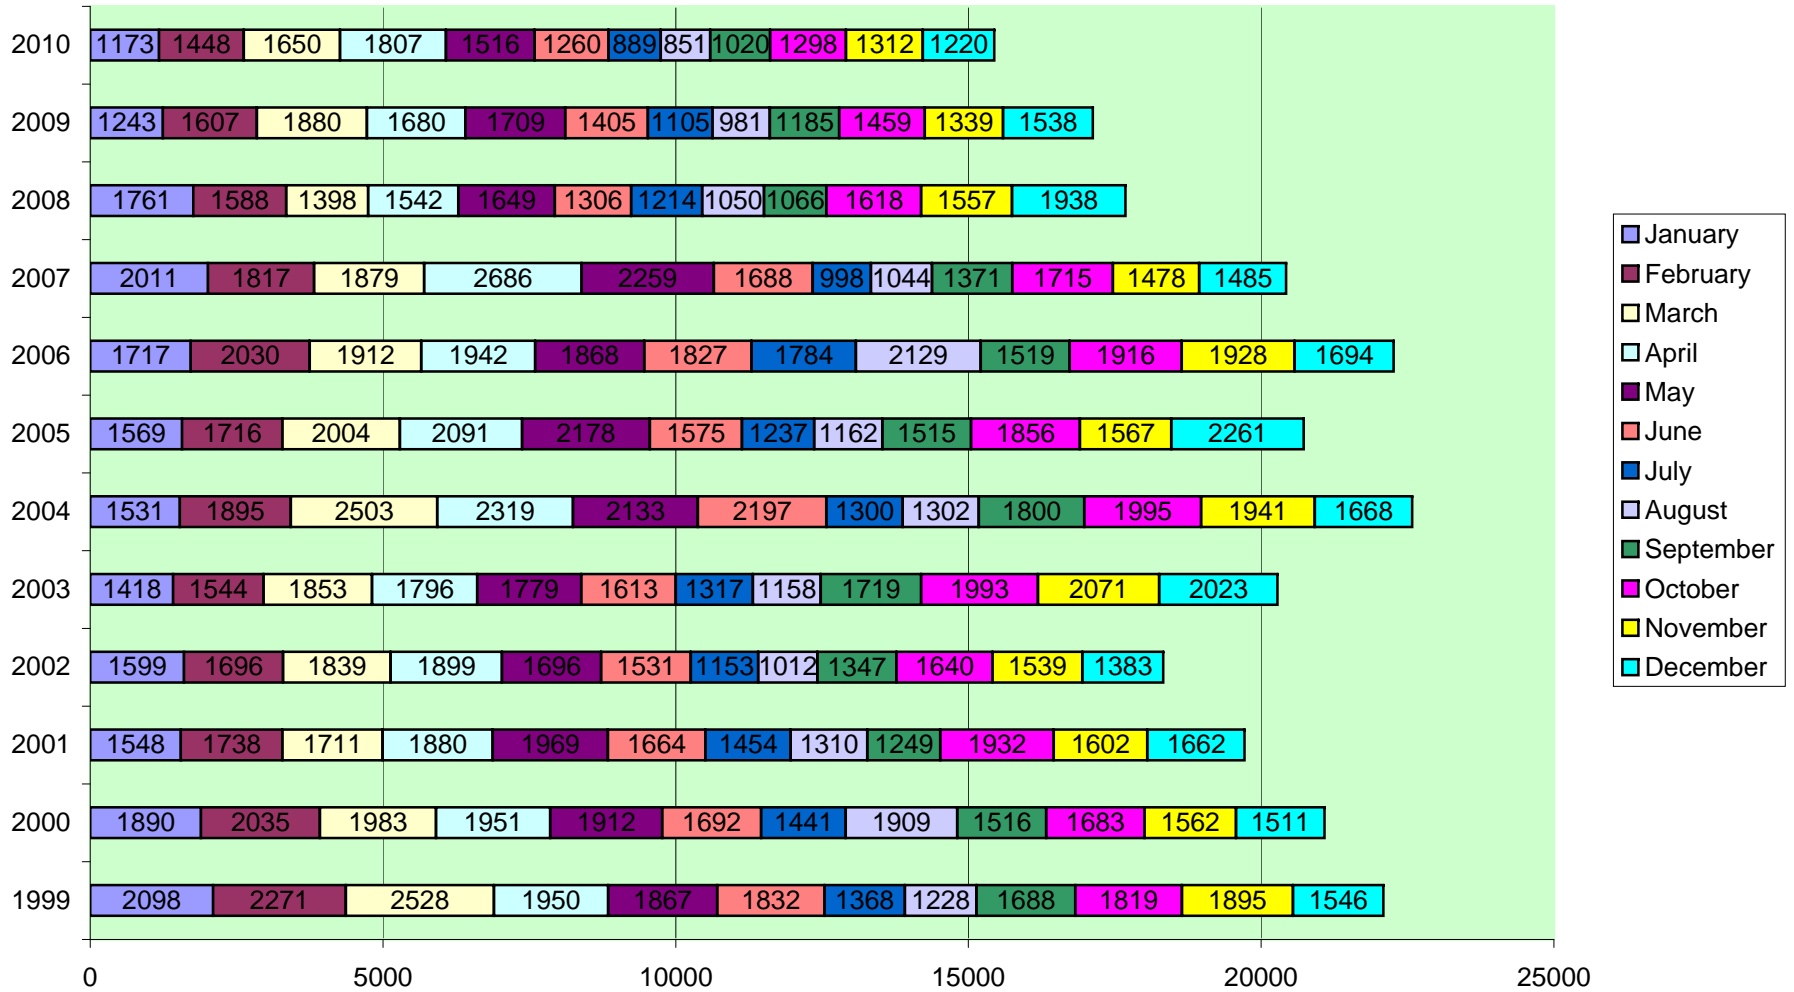

## Harris County Juvenile Probation Youth Count\* Referrals by Month

\*youth are represented only one time per month, but may be represented in more than one month during the year